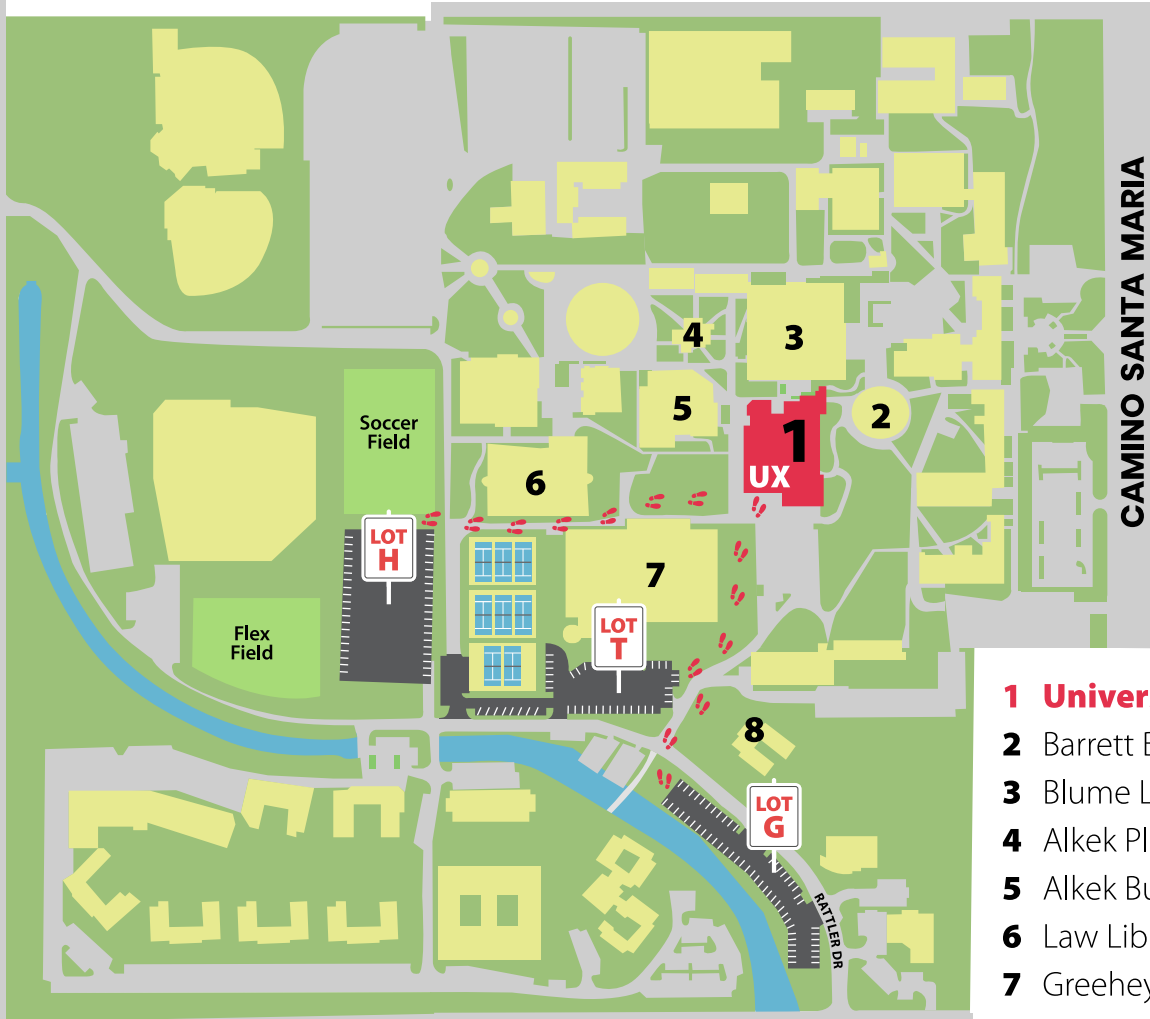

NW 36TH STREET

CAMINO SANTA MARIA

CULEBRA ROAD

- 1 University Center** 
- 2** Barrett Bell Tower
- 3** Blume Library
- 4** Alkek Plaza
- 5** Alkek Business Building
- 6** Law Library
- 7** Greehey Arena (Athletics)
- 8** Casa Maria Marianist Residence